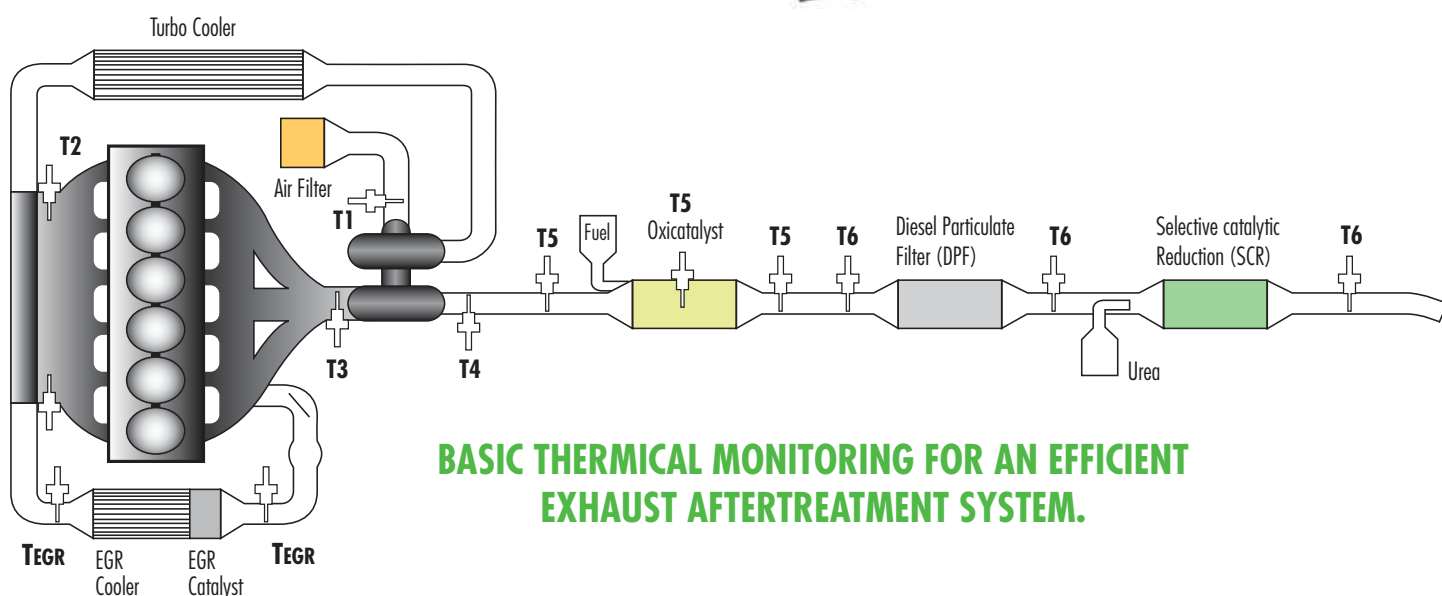

PRODUCTS

NTC 6 - 37

PT200 38 - 169

CROSS REFERENCE 170 - 189

EGTS SENSOR NTC PT200

EXHAUST GAS TEMPERATURE SENSOR ABGASTEMPERATURSENSOR

An **Exhaust Gas Temperature Sensor (EGTS)** detects exhaust gas temperature, converts it into a voltage and feeds that voltage signal back to the engine **ECU**, in order to control engine conditions and effectively reduce emissions.

Exhaust Gas Temperature Sensors (EGTS) are located:

- **T3** – before the Turbocharger (TBC).
- **T4** – after the Turbocharger (TBC).
- **T5** – before/after Diesel Oxidation Catalyst (DOC).
- **T6** – before/after Diesel Particulate Filter (DPF) and Selective Catalytic Reduction (SCR).
- **TEGR** – before/after High-Pressure EGR Cooling System.

Exhaust Gas Temperature Measurement Points - Diesel

BASIC THERMAL MONITORING FOR AN EFFICIENT EXHAUST AFTERTREATMENT SYSTEM.

With the assistance of the different **EGTS** signals, the exhaust gas treatment devices can operate in their optimal conditions and their functionalities are constantly verified (**OBD – On-Board Diagnostics**).