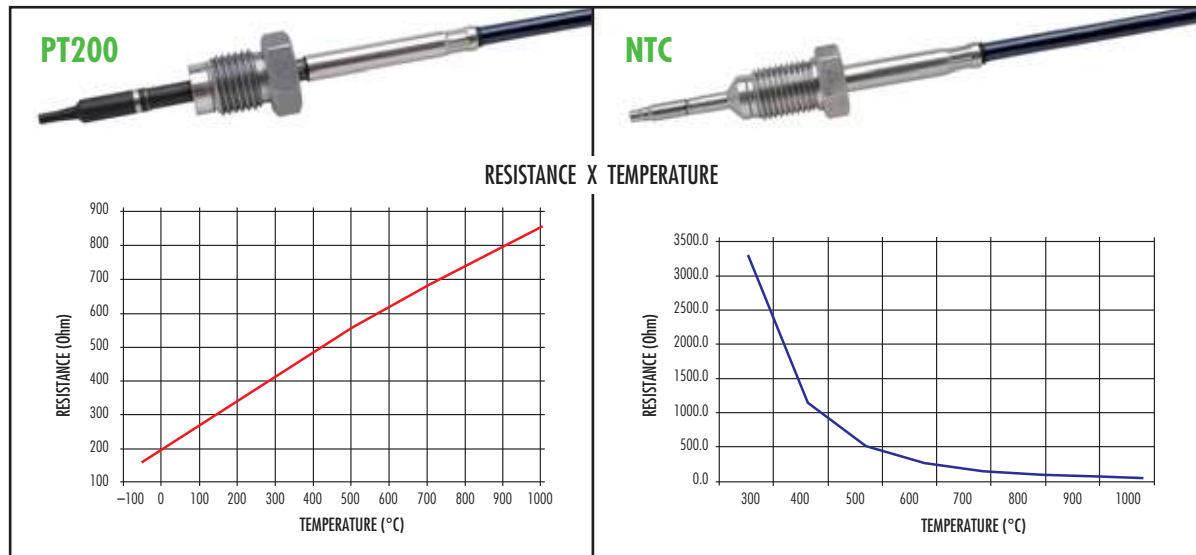

PRODUCTS

NTC 6 - 37

PT200 38 - 169

CROSS REFERENCE 170 - 189

EGTS SENSOR NTC PT200

EXHAUST GAS TEMPERATURE SENSOR ABGASTEMPERATURSENSOR

An **Exhaust Gas Temperature Sensor (EGTS)** detects exhaust gas temperature, converts it into a voltage and feeds that voltage signal back to the engine **ECU**, in order to control engine conditions and effectively reduce emissions.

APPLICATION:

The signal is measured using a Voltage-Divider. Most ECUs use a 2.2 kOhms pull-up resistor.

SIGNALS: PT200 x NTC

A comparison between the signals of a NTC and a Pt200 EGTS can be seen below. In this example it was used a pull-up resistor of 1000 Ohms and a 5V voltage supply.