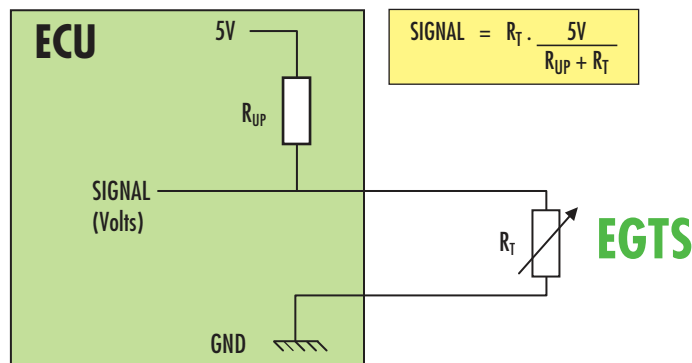

PRODUCTS

NTC 6 - 37

PT200 38 - 169

CROSS REFERENCE 170 - 189

EGTS SENSOR NTC PT200

EXHAUST GAS TEMPERATURE SENSOR ABGASTEMPERATURSENSOR

An **Exhaust Gas Temperature Sensor (EGTS)** detects exhaust gas temperature, converts it into a voltage and feeds that voltage signal back to the engine **ECU**, in order to control engine conditions and effectively reduce emissions.

Exhaust Gas Temperature Sensors (EGTS) are located:

- **T3** – before the Turbocharger (TBC).
- **T4** – after the Turbocharger (TBC).
- **T5** – before/after Diesel Oxidation Catalyst (DOC).
- **T6** – before/after Diesel Particulate Filter (DPF) and Selective Catalytic Reduction (SCR).
- **TEGR** – before/after High-Pressure EGR Cooling System.

EGTS SENSOR NTC PT200

EXHAUST GAS TEMPERATURE SENSOR ABGASTEMPÉRATURSENSOR

TECHNOLOGIES:

MTE-THOMSON manufactures two different technologies of EGTS, NTC Thermistor and PT200. This way we can offer a complete range in the aftermarket.

APPLICATION:

The signal is measured using a Voltage-Divider. Most ECUs use a 2.2 kOhms pull-up resistor.

SIGNALS: PT200 x NTC

A comparison between the signals of a NTC and a Pt200 EGTS can be seen below. In this example it was used a pull-up resistor of 1000 Ohms and a 5V voltage supply.