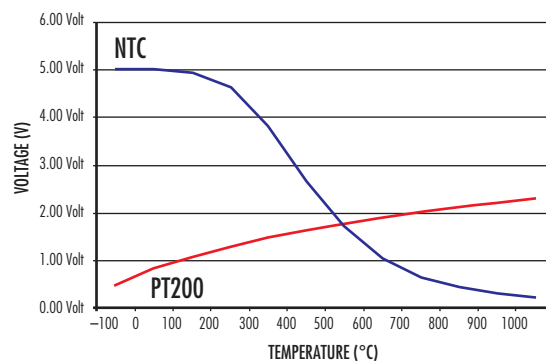

APPLICATION:

The signal is measured using a Voltage-Divider. Most ECUs use a 2.2 kOhms pull-up resistor.

SIGNALS: PT200 x NTC

A comparison between the signals of a NTC and a Pt200 EGTS can be seen below. In this example it was used a pull-up resistor of 1000 Ohms and a 5V voltage supply.