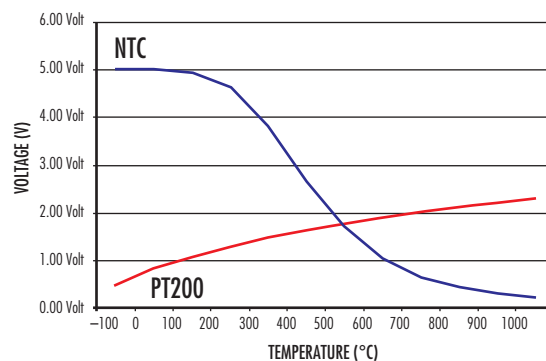

APPLICATION:

The signal is measured using a Voltage-Divider. Most ECUs use a 2.2 kOhms pull-up resistor.

SIGNALS: PT200 x NTC

A comparison between the signals of a NTC and a Pt200 EGTS can be seen below. In this example it was used a pull-up resistor of 1000 Ohms and a 5V voltage supply.