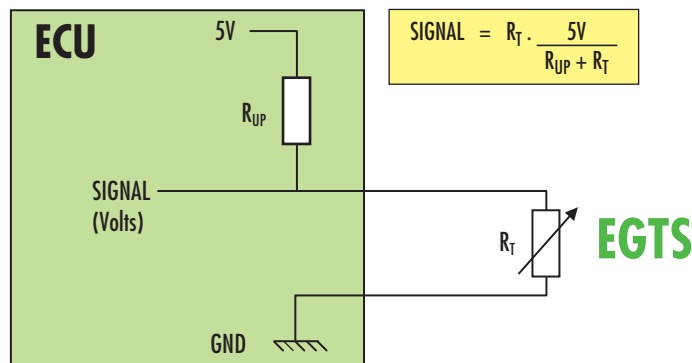

PRODUCTS

NTC 6 - 37

PT200 38 - 169

CROSS REFERENCE 170 - 189

EGTS SENSOR NTC PT200

EXHAUST GAS TEMPERATURE SENSOR ABGASTEMPATURSENSOR

An **Exhaust Gas Temperature Sensor (EGTS)** detects exhaust gas temperature, converts it into a voltage and feeds that voltage signal back to the engine **ECU**, in order to control engine conditions and effectively reduce emissions.

Exhaust Gas Temperature Sensors (EGTS) are located:

- **T3** – before the Turbocharger (**TBC**).
- **T4** – after the Turbocharger (**TBC**).
- **T5** – before/after Diesel Oxidation Catalyst (**DOC**).
- **T6** – before/after Diesel Particulate Filter (**DPF**) and Selective Catalytic Reduction (**SCR**).
- **TEGR** – before/after High-Pressure EGR Cooling System.

EGTS SENSOR NTC PT200

EXHAUST GAS TEMPERATURE SENSOR ABGASTEMPERATURSENSOR

TECHNOLOGIES:

MTE-THOMSON manufactures two different technologies of EGTS, NTC Thermistor and PT200. This way we can offer a complete range in the aftermarket.

APPLICATION:

The signal is measured using a Voltage-Divider. Most ECUs use a 2.2 kOhms pull-up resistor.

SIGNALS: PT200 x NTC

A comparison between the signals of a NTC and a Pt200 EGTS can be seen below. In this example it was used a pull-up resistor of 1000 Ohms and a 5V voltage supply.