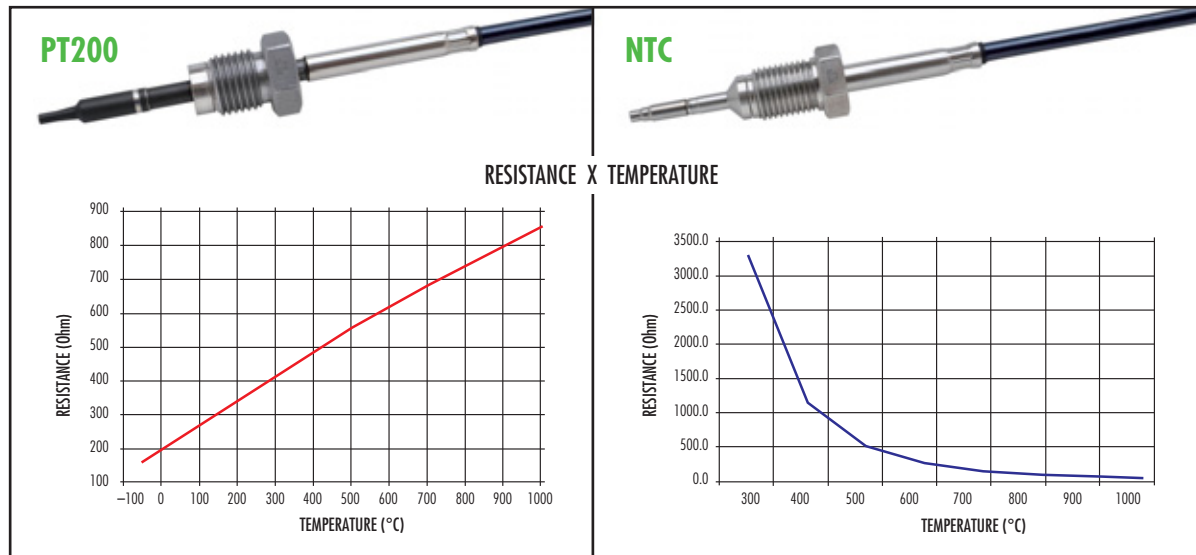

PRODUCTS

NTC 6 - 37

PT200 38 - 169

CROSS REFERENCE 170 - 189

EGTS SENSOR NTC PT200

EXHAUST GAS TEMPERATURE SENSOR ABGASTEMPATURSENSOR

An **Exhaust Gas Temperature Sensor (EGTS)** detects exhaust gas temperature, converts it into a voltage and feeds that voltage signal back to the engine **ECU**, in order to control engine conditions and effectively reduce emissions.

APPLICATION:

The signal is measured using a Voltage-Divider. Most ECUs use a 2.2 kOhms pull-up resistor.

SIGNALS: PT200 x NTC

A comparison between the signals of a NTC and a Pt200 EGTS can be seen below. In this example it was used a pull-up resistor of 1000 Ohms and a 5V voltage supply.