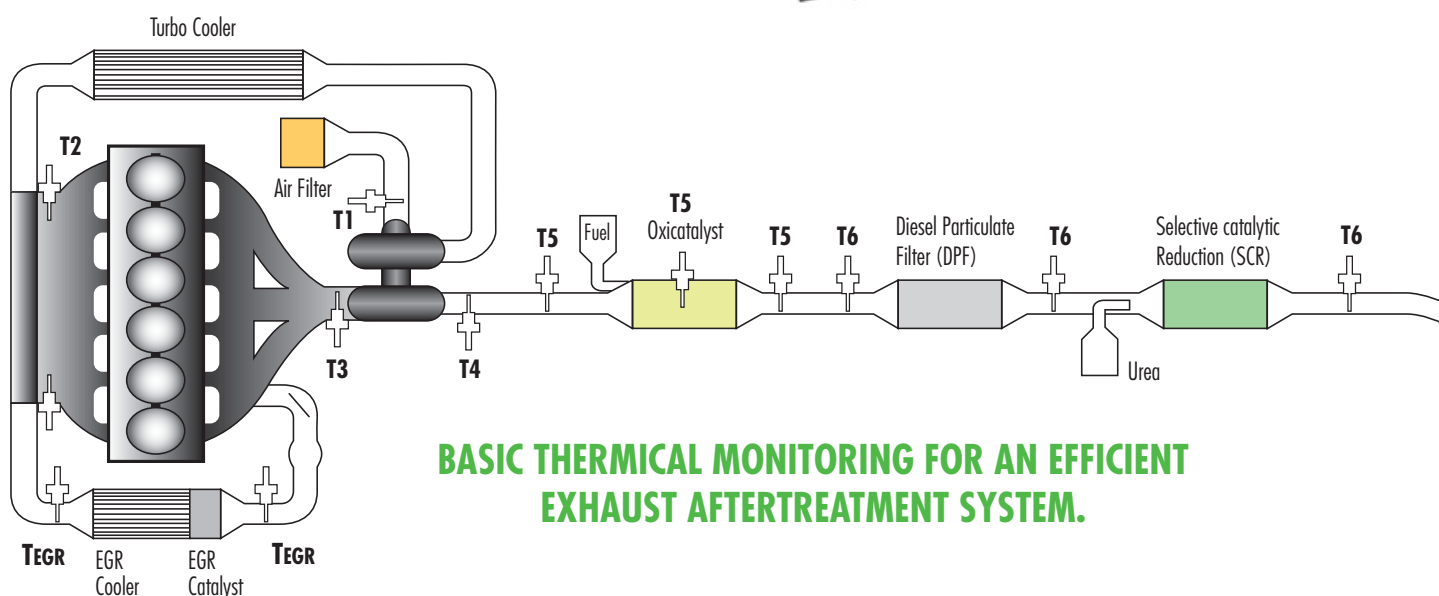

PRODUCTS

NTC 6 - 37

PT200 38 - 169

CROSS REFERENCE 170 - 189

EGTS SENSOR NTC PT200

EXHAUST GAS TEMPERATURE SENSOR ABGASTEMPATURSENSOR

An **Exhaust Gas Temperature Sensor (EGTS)** detects exhaust gas temperature, converts it into a voltage and feeds that voltage signal back to the engine **ECU**, in order to control engine conditions and effectively reduce emissions.

Exhaust Gas Temperature Sensors (EGTS) are located:

- **T3** – before the Turbocharger (**TBC**).
- **T4** – after the Turbocharger (**TBC**).
- **T5** – before/after Diesel Oxidation Catalyst (**DOC**).
- **T6** – before/after Diesel Particulate Filter (**DPF**) and Selective Catalytic Reduction (**SCR**).
- **TEGR** – before/after High-Pressure EGR Cooling System.

Exhaust Gas Temperature Measurement Points - Diesel

BASIC THERMAL MONITORING FOR AN EFFICIENT EXHAUST AFTERTREATMENT SYSTEM.

With the assistance of the different **EGTS** signals, the exhaust gas treatment devices can operate in their optimal conditions and their functionalities are constantly verified (**OBD – On-Board Diagnostics**).